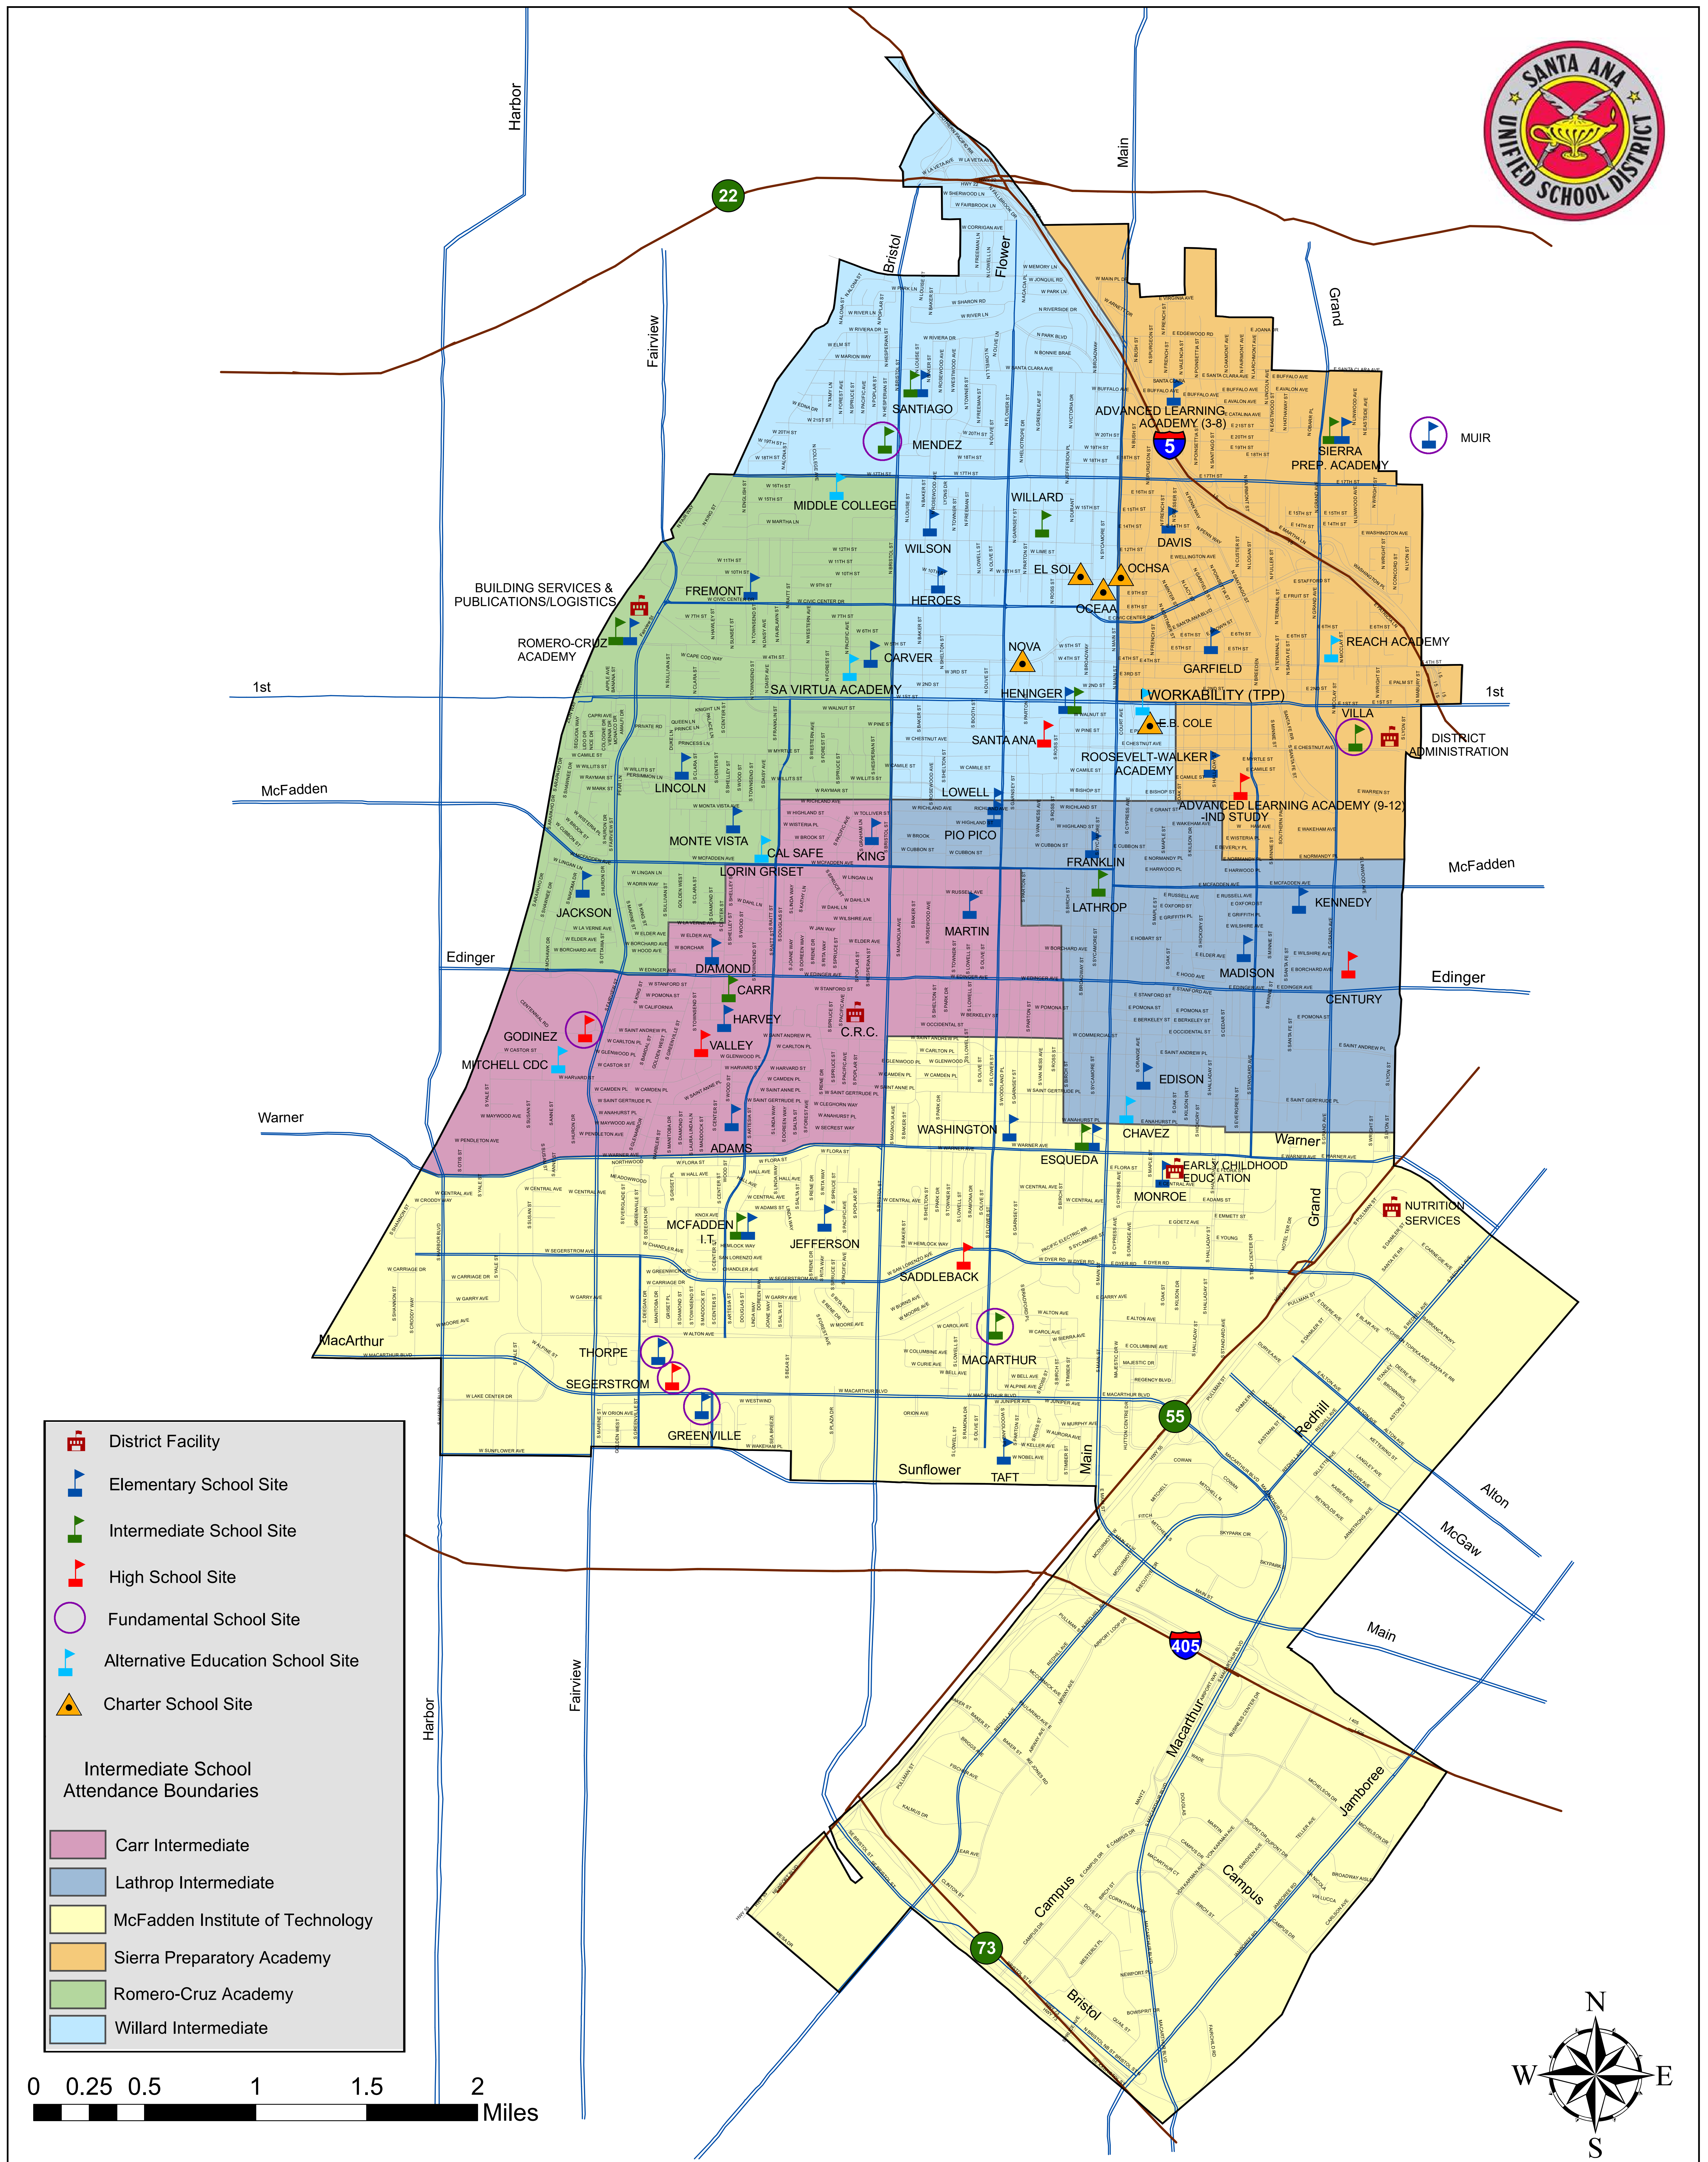

SANTA ANA UNIFIED SCHOOL DISTRICT

ALL SCHOOL SITES AND INTERMEDIATE SCHOOL ATTENDANCE BOUNDARIES

	District Facility
	Elementary School Site
	Intermediate School Site
	High School Site
	Fundamental School Site
	Alternative Education School Site
	Charter School Site
Intermediate School Attendance Boundaries	
	Carr Intermediate
	Lathrop Intermediate
	McFadden Institute of Technology
	Sierra Preparatory Academy
	Romero-Cruz Academy
	Willard Intermediate